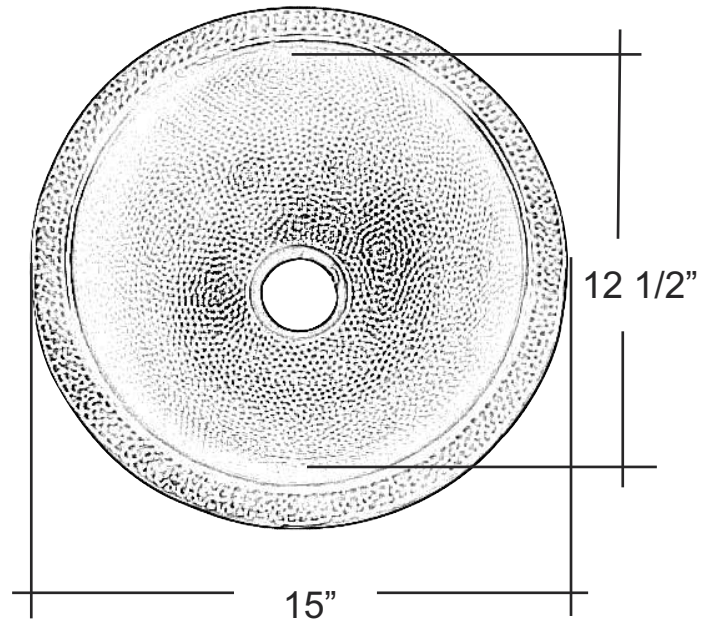

MEDIUM COPPER LAVATORY BOWL

Cat. No.
6723

W: 15"

D: 15"

Features:

- ▶ 18 Gauge Metal
- ▶ Self-rimming
- ▶ Round
- ▶ Includes Overflow and Drain Opening for Standard 1 1/4" Drain Fitting
- ▶ Also Available as Undermount (#6722)
- ▶ Copper is a Living Finish and will Patina Over Time
- ▶ Pewter will Not Patina Under Normal Circumstances

Finishes:

AC Hammered Antique Copper
PE Hammered Pewter

Compliance Certification
Material is consistent with
UNS C81100 Copper Casting
Alloy with respect to chemical
composition.

Interior Dimensions:

Basin Interior: 12 1/2" diameter
Basin Depth: 7"

Dimensions of fixture are nominal and may vary. Dimensions and specifications subject to change without notice.